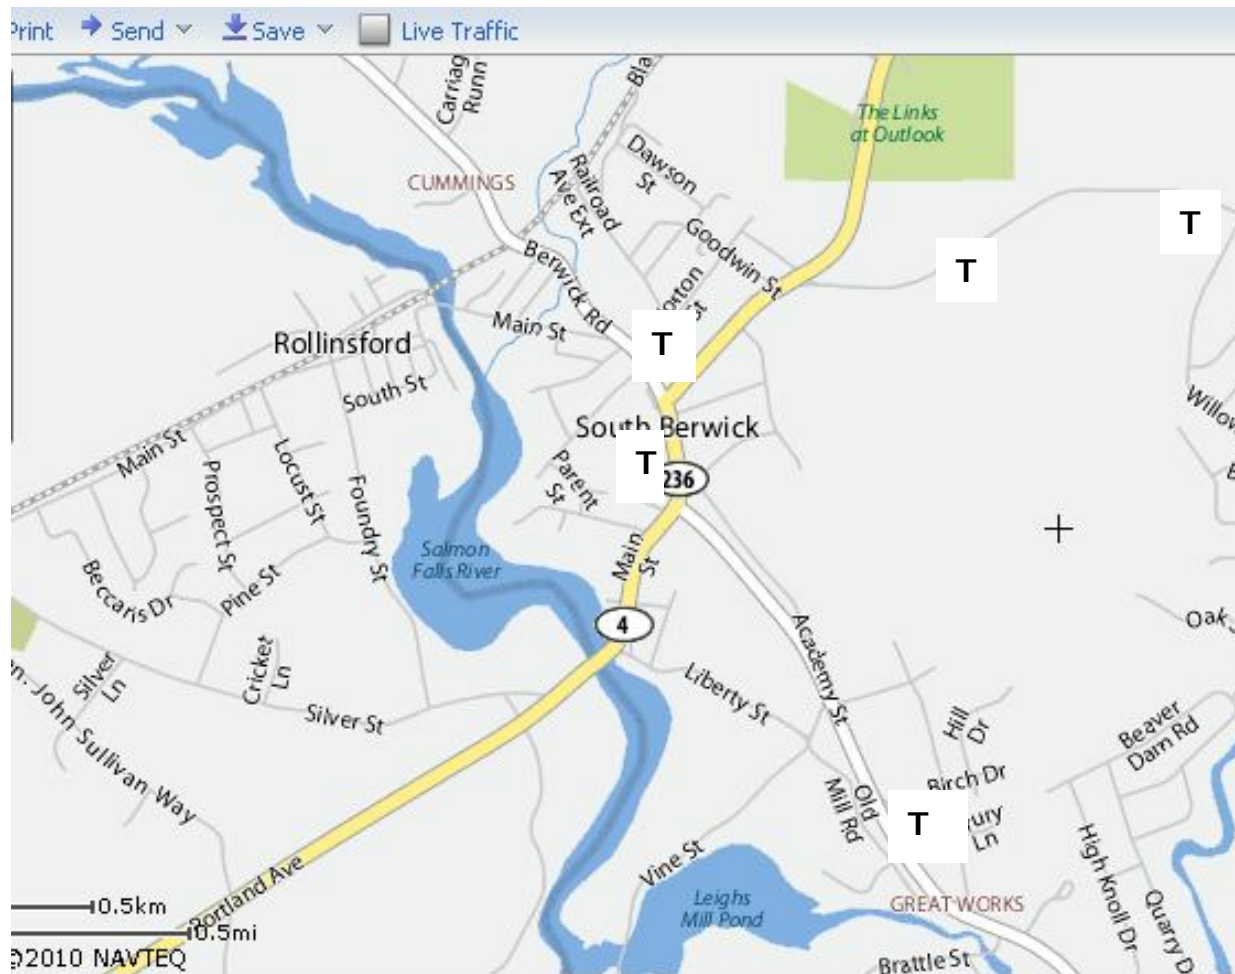

2010 South Berwick Strawberry Festival

Trolley Stops

Festival Grounds-*Main Street*

Community Center-*Norton Street*

Powderhouse Hill-*Agamenticus Road*

Aggie Field-*Willow Drive*

Great Works School-*Academy Street*

these business locations on this map